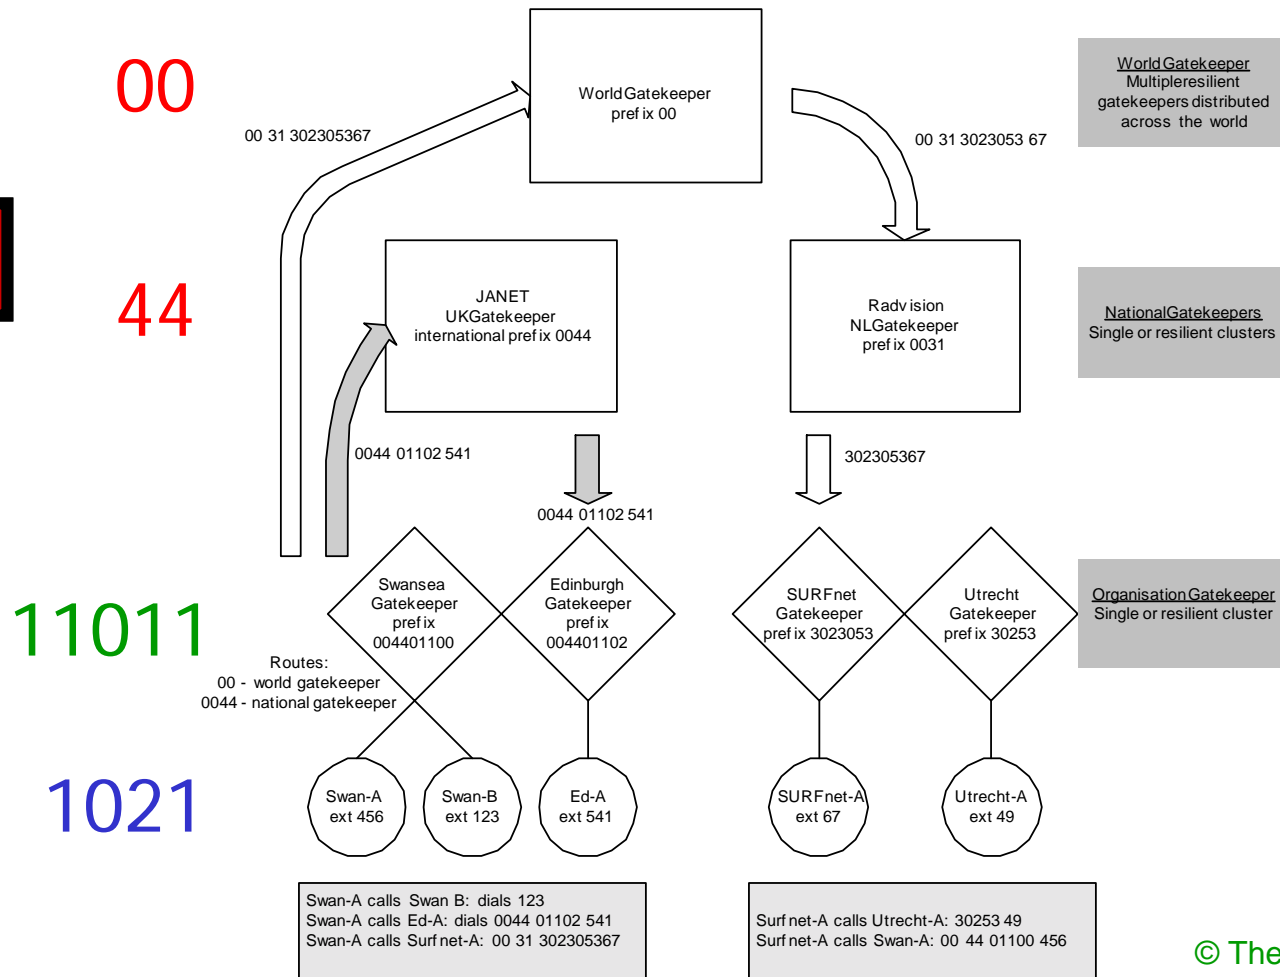

Global Dialling Scheme (GDS)